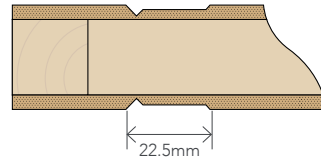

### ROUTERED GROOVE DETAIL

4.75MM MDF SKIN  
(FOR INTERIOR USE)

4.75MM TEMPERED  
HARDBOARD SKIN (FOR  
SHELTERED EXTERIOR USE)

PLEASE NOTE: GLASS IS NOT INCLUDED. ALL PANELS ARE BEADED WITH REBATED BEADING AS STANDARD. FLUSH BEADING AVAILABLE ON REQUEST.

### VVPL Panel Cut-Out Dimensions (mm)

Top Rail	150mm
Bottom Rail	150mm
Side Stile	110mm
Glazing Panel Width	150mm
Glazing Panel Height	Door Height Less 300mm
Grooved Panel Width	290mm
Grooved Panel Height	290mm
Mid Rails	Door Height Less 1460mm Divided by 3

	Stile, Rail and Lockblock Configuration 1980 up to 2400 High Doors 410-910mm Wide		
	Rails	Stiles	Lockblocks
Hollow (1980)	Ex 35mm	Ex 35mm	400 x 70mm
Hollow (Up to 2400)	Ex 35mm	Ex 35mm	800 x 70mm
Polystyrene	Ex 35mm	Ex 35mm	400/800 x 70mm
Solid (Up to 2400)	Ex 140mm	Ex 35mm	N/A
960mm Wide +	Ex 105mm	Ex 105mm	N/A
>2400mm High	Ex 105mm	Ex 105mm	N/A

- All doors over 1210 wide supplied un-primed
- 'Oversize' is doors over 1210mm wide or 2700mm high

- All hollow and polystyrene doors have double lock blocks
- Stock doors are standard sizes between 410mm and 910mm wide