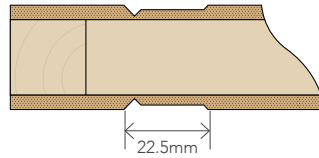

VRP3 Specification Sheet

ROUTERED GROOVE DETAIL

Door Weights - kg/m²

Hollow	10.5
Polystyrene	10.5
Solid	28.5
Steel per L/M	2.0

4.75MM MDF SKIN
(FOR INTERIOR USE)

4.75MM TEMPERED
HARDBOARD SKIN
(FOR SHELTERED
EXTERIOR USE)

VRP3 Grooving Dimensions (mm)

Top, Bottom and Mid Rails (Per Rail)	Door Length Less 600mm Divided by 5
Side Stiles	110mm
Grooved Panel Width	Door Width Less 220mm
Grooved Panel Height	150mm

	Core Availability			Available Finishes	
	Hollow	Polystyrene	Solid	Un-Primed	U.V Primed
1980 High	•	•	•	MTO	Ex-Stock (38mm H/C & S/C)
Up to 2400 High	•	•	•	MTO	Ex-Stock (38mm H/C & S/C)
2700 High	•	•	•	MTO	MTO
Oversize	N/A	•	N/A	MTO	N/A

Stile, Rail and Lockblock Configuration 1980 up to 2400 High Doors 410-910mm Wide

	Rails	Stiles	Lockblocks
Hollow (1980)	Ex 35mm	Ex 35mm	400 x 70mm
Hollow (Up to 2400)	Ex 140mm	Ex 35mm	800 x 70mm
Polystyrene	Ex 35mm	Ex 35mm	400/800 x 70mm
Solid (Up to 2400)	Ex 140mm	Ex 35mm	N/A
960mm Wide +	Ex 105mm	Ex 105mm	N/A
>2400mm High	Ex 105mm	Ex 105mm	N/A

- All doors over 1210 wide supplied un-primed
- 'Oversize' is doors over 1210mm wide or 2700mm high

- All hollow and polystyrene doors have double lock blocks
- Stock doors are standard sizes between 410mm and 910mm wide