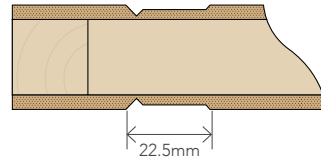

VVPO Specification Sheet

ROUTERED GROOVE DETAIL

4.75MM MDF SKIN
(FOR INTERIOR USE)

4.75MM TEMPERED
HARDBOARD SKIN (FOR
SHELTERED EXTERIOR USE)

PLEASE NOTE: GLASS IS NOT INCLUDED. ALL PANELS ARE BEADED WITH REBATED BEADING AS STANDARD. FLUSH BEADING AVAILABLE ON REQUEST.

FLUSH
BEADING

REBATED
BEADING

VVPO Panel Cut-Out Dimensions (mm)

Top Rail	150mm
Mid Rail	150mm
Bottom Rail	180mm
Side Stile	110mm
Glazing Panel Width	Door Width less 220mm
Glazing Panel Height	Door Height less 1085mm
Grooved Panel Width	Door Width less 220mm
Grooved Panel Height	605mm

	Stile, Rail and Lockblock Configuration 1980 up to 2400 High Doors 410-910mm Wide		
	Rails	Stiles	Lockblocks
Hollow (1980)	Ex 35mm	Ex 35mm	400 x 70mm
Hollow (Up to 2400)	Ex 35mm	Ex 35mm	800 x 70mm
Polystyrene	Ex 35mm	Ex 35mm	400/800 x 70mm
Solid (Up to 2400)	Ex 140mm	Ex 35mm	N/A
960mm Wide +	Ex 105mm	Ex 105mm	N/A
>2400mm High	Ex 105mm	Ex 105mm	N/A

- All doors over 1210 wide supplied un-primed
- 'Oversize' is doors over 1210mm wide or 2700mm high

- All hollow and polystyrene doors have double lock blocks
- Stock doors are standard sizes between 410mm and 910mm wide