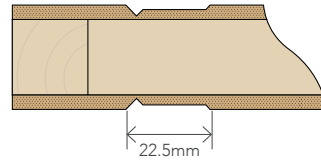

VVPK Specification Sheet

ROUTERED GROOVE DETAIL

4.75MM MDF SKIN
(FOR INTERIOR USE)

4.75MM TEMPERED
HARDBOARD SKIN (FOR
SHELTERED EXTERIOR USE)

PLEASE NOTE: GLASS IS NOT INCLUDED. ALL PANELS ARE BEADED WITH REBATED BEADING AS STANDARD. FLUSH BEADING AVAILABLE ON REQUEST.

FLUSH BEADING

REBATED BEADING

VVPK Panel Cut-Out Dimensions (mm)

| | |
|-------------------------------------|-------------------------------------|
| Top Rail | 150mm |
| Bottom Rail | 150mm |
| Side Stiles | 110mm |
| Glazing Panel Width | 150mm |
| Glazing Panel Height | Door Height Less 300mm |
| Grooved Panel Width | 290mm |
| Grooved Top and Bottom Panel Height | Door Height less 660mm Divided by 2 |
| Grooved Mid Panel Height | 120mm |
| Mid Rails | 120mm |

Stile, Rail and Lockblock Configuration 1980 up to 2400 High Doors 410-910mm Wide

| | Rails | Stiles | Lockblocks |
|---------------------|----------|----------|----------------|
| Hollow (1980) | Ex 35mm | Ex 35mm | 400 x 70mm |
| Hollow (Up to 2400) | Ex 35mm | Ex 35mm | 800 x 70mm |
| Polystyrene | Ex 35mm | Ex 35mm | 400/800 x 70mm |
| Solid (Up to 2400) | Ex 140mm | Ex 35mm | N/A |
| 960mm Wide + | Ex 105mm | Ex 105mm | N/A |
| >2400mm High | Ex 105mm | Ex 105mm | N/A |

- All doors over 1210 wide supplied un-primed
- 'Oversize' is doors over 1210mm wide or 2700mm high

- All hollow and polystyrene doors have double lock blocks
- Stock doors are standard sizes between 410mm and 910mm wide