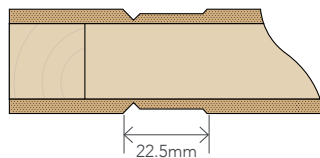

### ROUTERED GROOVE DETAIL

### VRP2 Grooving Dimensions (mm)

Top Rails	150mm
Bottom Rails	150mm
Bottom Rails	100mm
Side Stile	110mm
Grooved Panel Width	150mm
Grooved Top and Bottom Panel Height	250mm
Grooved Mid Panel Height	Door Height Less 1000mm

	Stile, Rail and Lockblock Configuration 1980 up to 2400 High Doors 410-910mm Wide		
	Rails	Stiles	Lockblocks
Hollow (1980)	Ex 35mm	Ex 35mm	400 x 70mm
Hollow (Up to 2400)	Ex 140mm	Ex 35mm	800 x 70mm
Polystyrene	Ex 35mm	Ex 35mm	400/800 x 70mm
Solid (Up to 2400)	Ex 140mm	Ex 35mm	N/A
960mm Wide +	Ex 105mm	Ex 105mm	N/A
>2400mm High	Ex 105mm	Ex 105mm	N/A

- All doors over 1210 wide supplied un-primed
- 'Oversize' is doors over 1210mm wide or 2700mm high

- All hollow and polystyrene doors have double lock blocks
- Stock doors are standard sizes between 410mm and 910mm wide