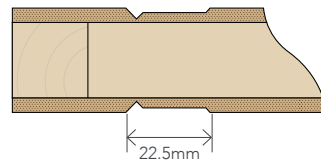

VVPO Specification Sheet

ROUTERED GROOVE DETAIL

4.75MM MDF SKIN
(FOR INTERIOR USE)

4.75MM TEMPERED
HARDBOARD SKIN (FOR
SHELTERED EXTERIOR USE)

PLEASE NOTE: GLASS IS NOT INCLUDED. ALL PANELS ARE BEADED WITH REBATED BEADING AS STANDARD. FLUSH BEADING AVAILABLE ON REQUEST.

FLUSH BEADING

REBATED BEADING

VVPO Panel Cut-Out Dimensions (mm)

Top Rail	150mm
Mid Rail	150mm
Bottom Rail	180mm
Side Stile	110mm
Glazing Panel Width	Door Width less 220mm
Glazing Panel Height	Door Height less 1085mm
Grooved Panel Width	Door Width less 220mm
Grooved Panel Height	605mm

	Stile, Rail and Lockblock Configuration 1980 up to 2400 High Doors 410-910mm Wide		
	Rails	Stiles	Lockblocks
Hollow (1980)	Ex 35mm	Ex 35mm	400 x 70mm
Hollow (Up to 2400)	Ex 35mm	Ex 35mm	800 x 70mm
Polystyrene	Ex 35mm	Ex 35mm	400/800 x 70mm
Solid (Up to 2400)	Ex 140mm	Ex 35mm	N/A
960mm Wide +	Ex 105mm	Ex 105mm	N/A
>2400mm High	Ex 105mm	Ex 105mm	N/A

- All doors over 1210 wide supplied un-primed
- 'Oversize' is doors over 1210mm wide or 2700mm high

- All hollow and polystyrene doors have double lock blocks
- Stock doors are standard sizes between 410mm and 910mm wide